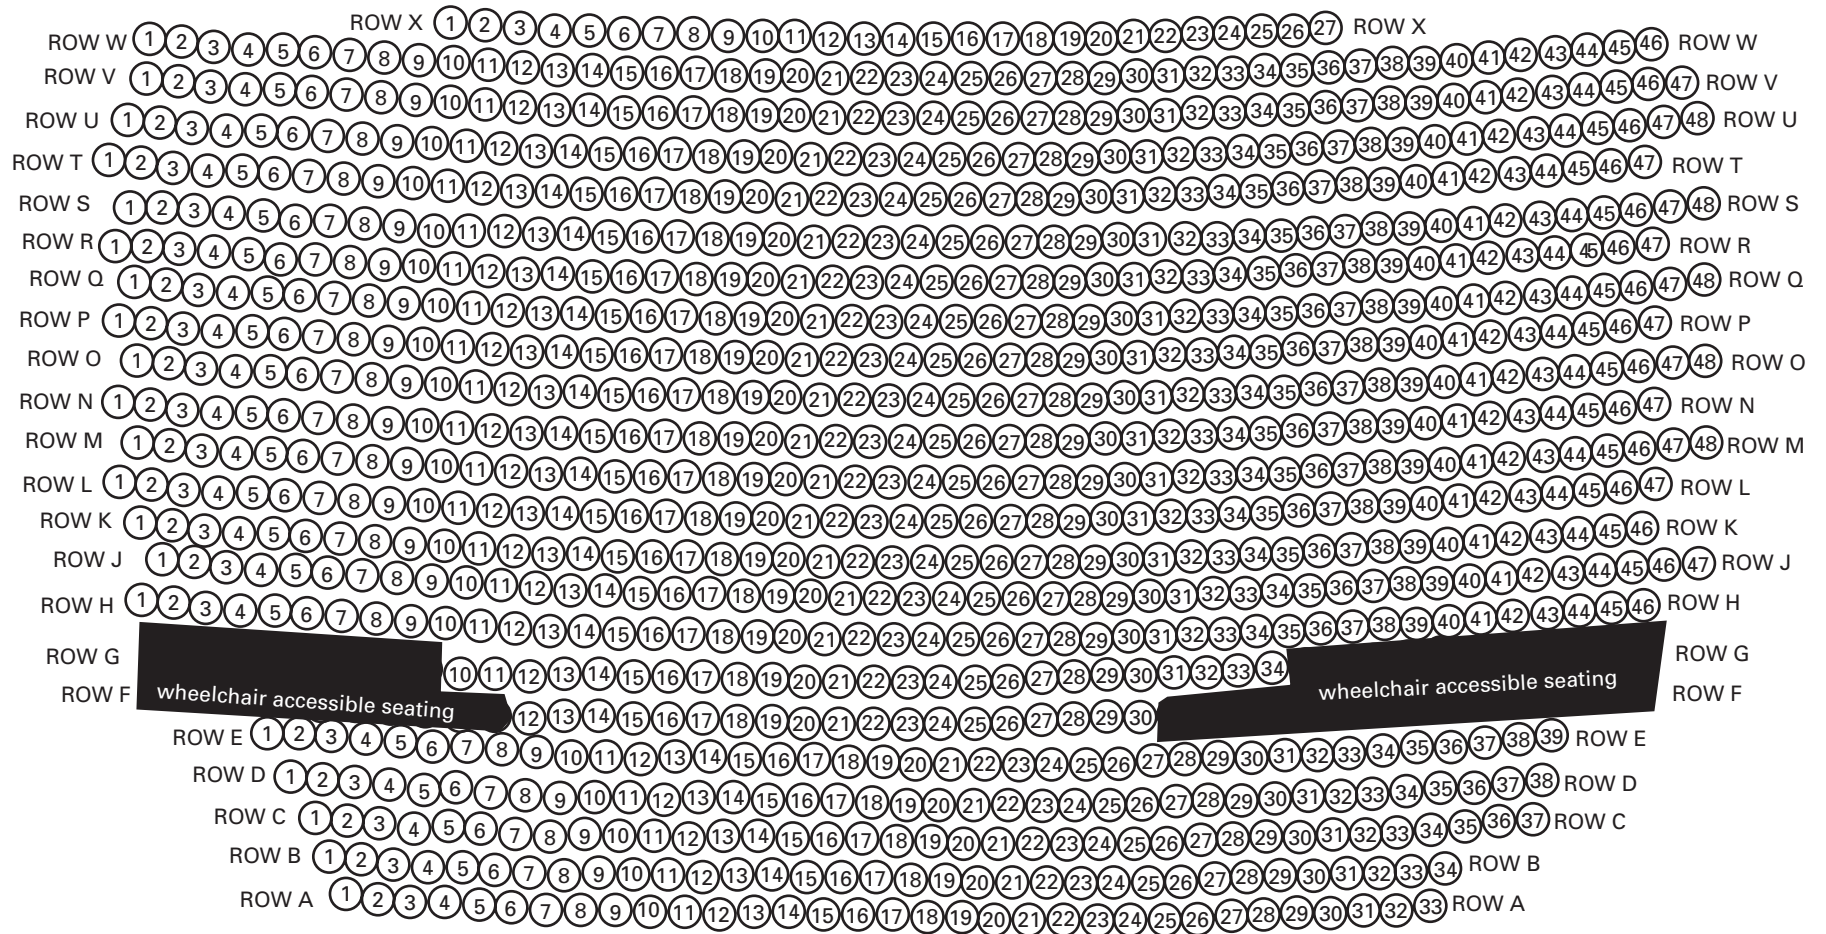

# CORSON AUDITORIUM SEATING MAP

**STAGE**